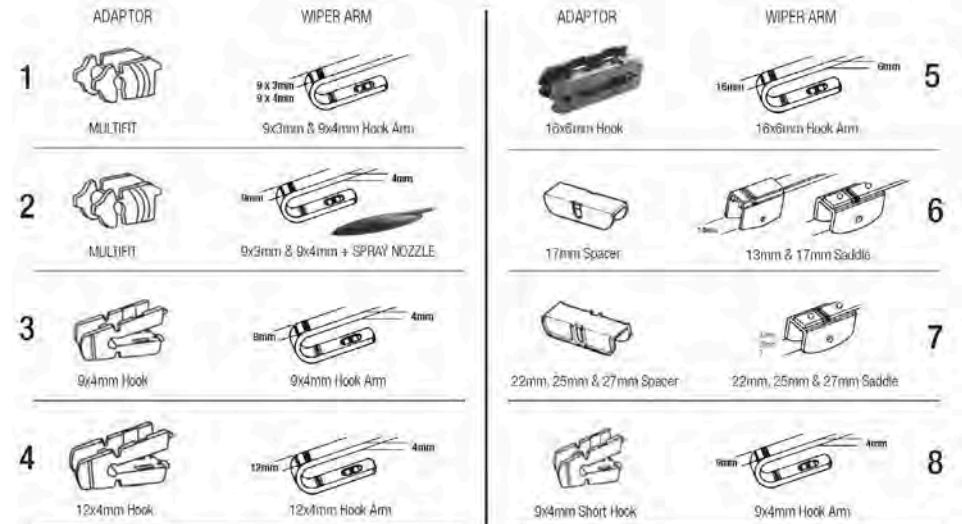

- Stainless steel construction
- 100% natural rubber
- Selection of adapters included

Part No	Qty	Size	Adapter Fitting
770120	1	510 mm (20"), 8 x 3, 9 x 3, 9 x 4 Hook	1
770121	1	550 mm (22"), Bolt type 2 holes 13, 17 with spacer	6
770122	1	600 mm (24"), 12 x 4, 9 x 4, 9 x 4 short hook	3, 4 & 8
770123	1	600 mm (24"), Spray nozzle + Multifit adaptor	2
770124	1	650 mm (26"), Bolt type 2 holes 13, 17 with spacer	6
770125	1	650 mm (26"), 12 x 4, 9 x 4, 9 x 4 short hook	3, 4 & 8
770126	1	650 mm (26"), Spray nozzle + Multifit adaptor	2
770127	1	700 mm (28"), 12 x 4, 9 x 4, 9 x 4 short hook	3, 4 & 8
770128	1	700 mm (28"), Bolt type 2 holes 13, 17 with spacer	6
770129	1	700 mm (28"), Spray nozzle + 12 x 4, 9 x 4, 9 x 4 short hook	2 & 8
770130	1	800 mm (32"), 25/27 mm Bolt Type with spacer	7
770131	1	900 mm (36"), Bolt type 25/27 mm with spacer	7
770132	1	900 mm (36"), 16 x 6 mm Hook Adaptor pre-mounted	5
770133	1	1000 mm (40"), 22/25/27 mm Bolt Type	7
770134	1	1000 mm (40"), 16 x 6 mm Hook Adaptor pre-mounted	5